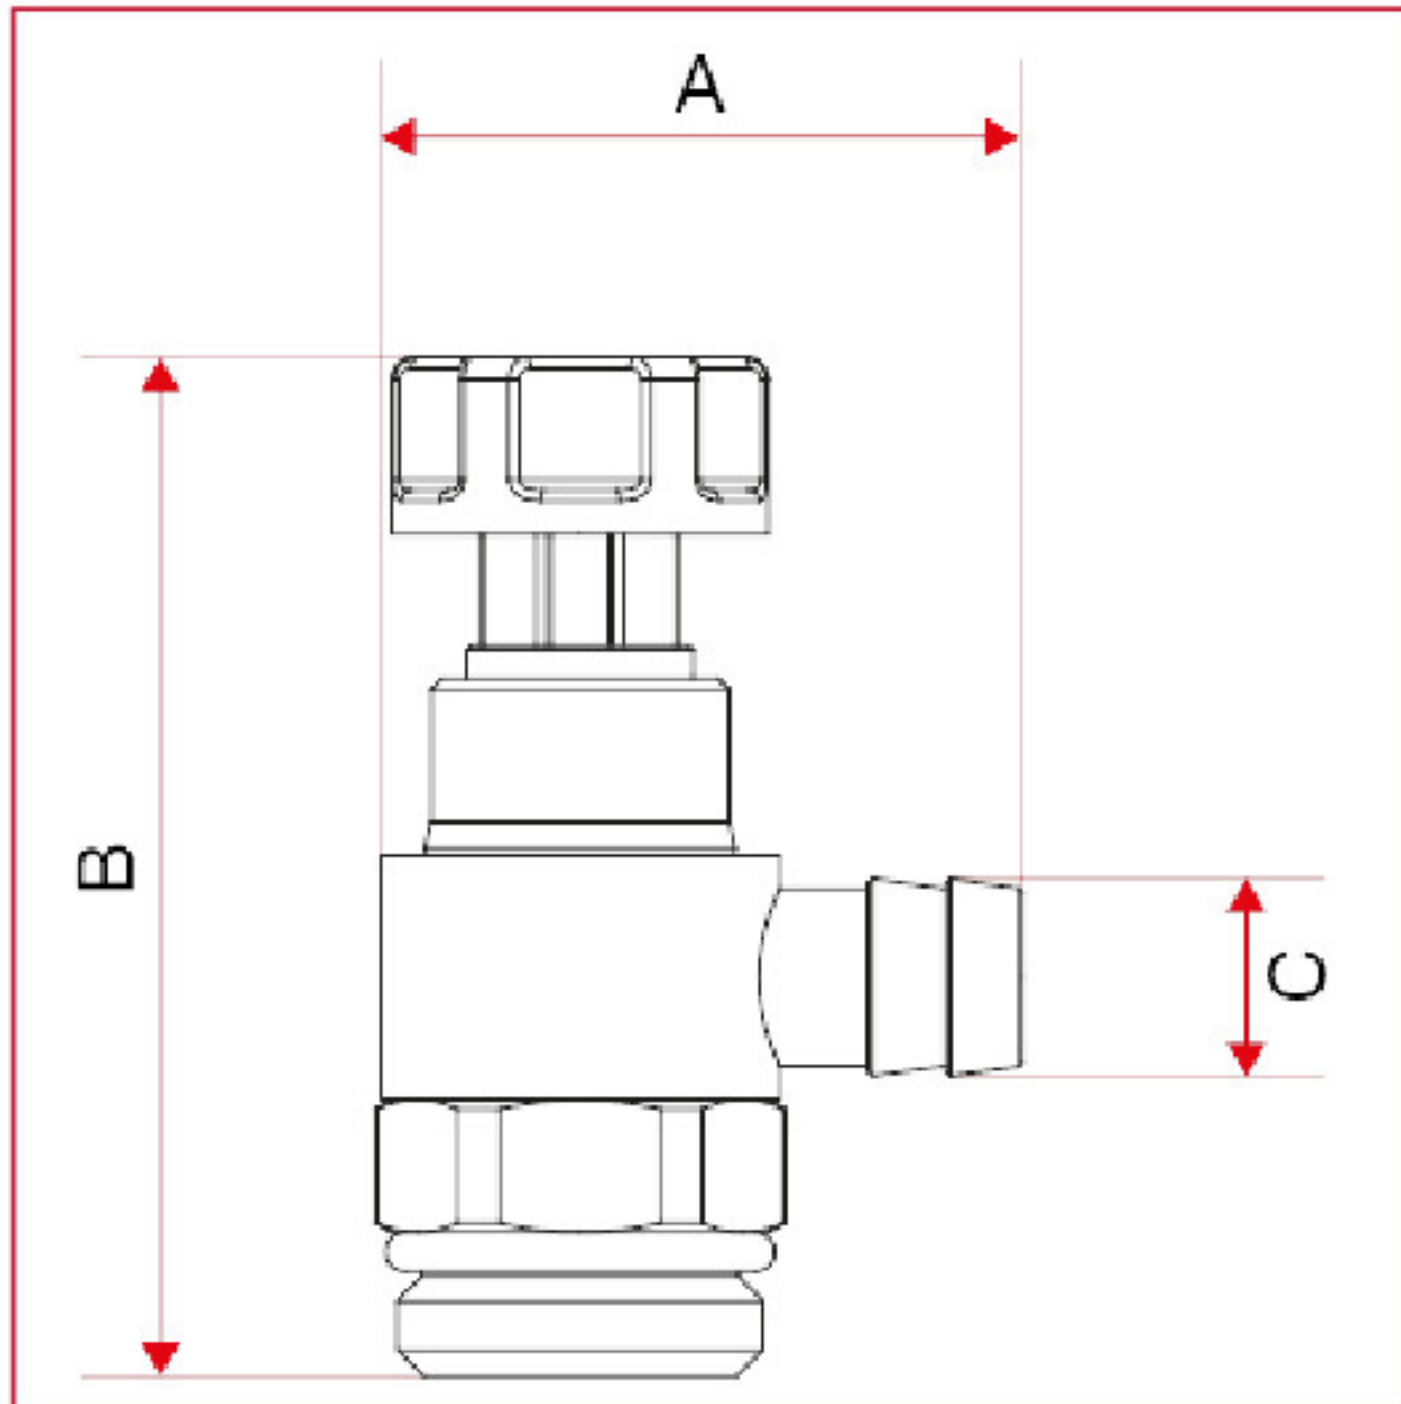

AIR VENT VALVES AND SAFETY VALVES

195 Adjustable drain valve

OVERALL DIMENSIONS

	1/4"	3/8"
A	29	29
B	46	46
C	9	9
Kg/cm ² bar	6	6
LBS - psi	87	87