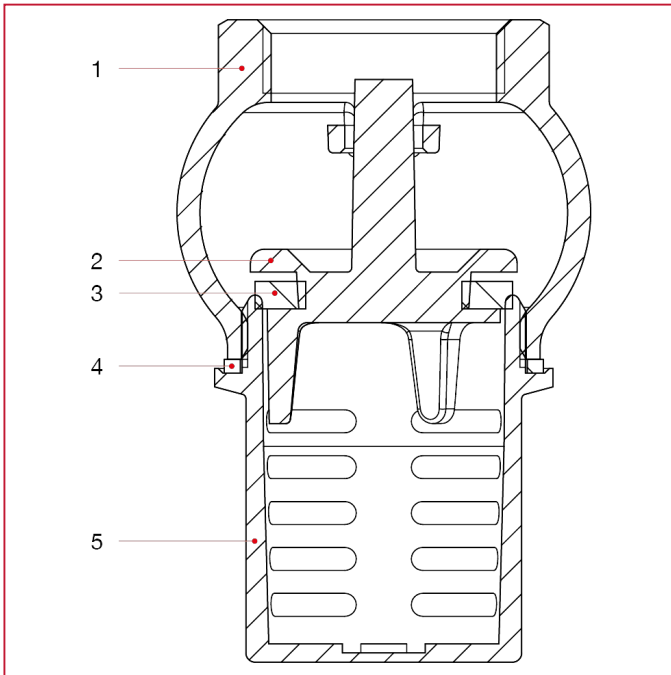

FOOT VALVE

140 Foot valve

MATERIALS

POS.	DESCRIPTION	N.	MATERIAL
1	Body	1	Brass CW617N
2	Plate	1	Brass CW617N
3	Washer	1	NBR
4	Washer	1	Fiber
5	Strainer	1	Brass CC757S