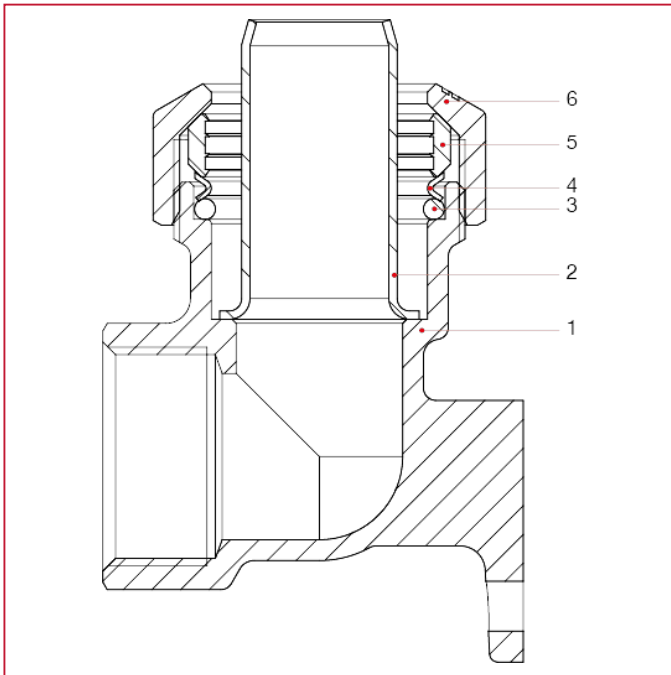

VX FITTINGS FOR POLYETHYLENE PIPES

048 Backplate female elbow

MATERIALS

POS.	DESCRIPTION	N.	MATERIAL
1	Body	1	Brass CW617N
2	Liner	1	Stainless steel AISI 304
3	O-ring	1	NBR
4	O-Ring pushing washer	1	Stainless steel AISI 304
5	Fastening ring	1	Nickel-plated brass CW617N
6	Tightening nut	1	Brass CW617N